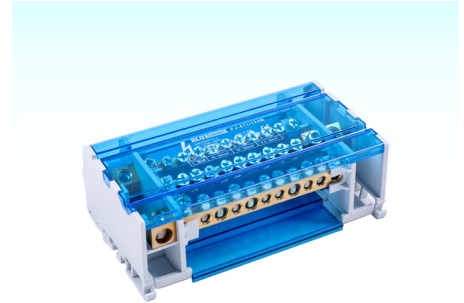

[FOUR POLE DISTRIBUTION BLOCKS]

This series distribution blocks are similar to two pole blocks, but have four independent poles. Between different poles there is a transparent partition plate to keep the connection safe. An extra neutral bar can be used to typical items.

Usage of Neutral Bar

Open the Cover

FJ-415/125BE

FJ-407/125B

FJ-411/125B

CERTIFICATION	CB/CE/RoHS		
MATERIAL			
Size(mm)	90x130x50		
Screw	Zinc-Coated Steel		
Conductor	Brass		
Housing	PA66/V-0		
Cover	PC		
ELECTRICAL DATA			
Standards	IEC 60947-7-1		
Voltage(V)	500		
Current(A)	125		
Icw(KA)	4.5		
IPk(KA)	20		
WIRING DATA	A	B	C
Input	A	B	C
Connection Points	x2		
Torque(N·m)	2~3		
Diameter(mm)	8.5		
Rigid Wire(mm ²)	10~35		
Flexible Wire(mm ²)	10~16		
Output	A	B	C
Connection Points	x2	x11	
Torque(N·m)	2~3	2~3	
Diameter(mm)	7.5	5.3	
Rigid Wire(mm ²)	10~25	2.5~6	
Flexible Wire(mm ²)	6~16	1.5~6	
PACKING			
Pcs/Inner Box	1		
Pcs/Master Carton	40		

CERTIFICATION	CB/CE/RoHS		
MATERIAL			
Size(mm)	90x109x50		
Screw	Zinc-Coated Steel		
Conductor	Brass		
Housing	PA66/V-0		
Cover	PC		
ELECTRICAL DATA			
Standards	IEC 60947-7-1		
Voltage(V)	690		
Current(A)	125		
Icw(KA)	4.5		
IPk(KA)	20		
WIRING DATA	A	B	C
Input	A	B	C
Connection Points	x1		
Torque(N·m)	6~7		
Diameter(mm)	9.5		
Rigid Wire(mm ²)	10~35		
Flexible Wire(mm ²)	10~35		
Output	A	B	C
Connection Points	x5	x1	
Torque(N·m)	2~3	2~3	
Diameter(mm)	5.5	7.5	
Rigid Wire(mm ²)	2.5~6	10~25	
Flexible Wire(mm ²)	1.5~6	6~16	
PACKING			
Pcs/Inner Box	1		
Pcs/Master Carton	44		