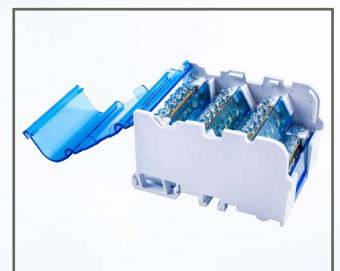

[FOUR POLE DISTRIBUTION BLOCKS]

This series distribution blocks are similar to two pole blocks, but have four independent poles. Between different poles there is a transparent partition plate to keep the connection safe. An extra neutral bar can be used to typical items.

Usage of Neutral Bar

Open the Cover

FJ-415/125BE

FJ-407/125B

FJ-411/125B

CERTIFICATION	CB/CE/RoHS		
MATERIAL			
Size(mm)	90x130x50		
Screw	Zinc-Coated Steel		
Conductor	Brass		
Housing	PA66/V-0		
Cover	PC		
ELECTRICAL DATA			
Standards	IEC 60947-7-1		
Voltage(V)	500		
Current(A)	125		
Icw(KA)	4.5		
IPk(KA)	20		
WIRING DATA	A	B	C
Input	A	B	C
Connection Points	x2		
Torque(N·m)	2~3		
Diameter(mm)	8.5		
Rigid Wire(mm ²)	10~35		
Flexible Wire(mm ²)	10~16		
Output	A	B	C
Connection Points	x2	x11	
Torque(N·m)	2~3	2~3	
Diameter(mm)	7.5	5.3	
Rigid Wire(mm ²)	10~25	2.5~6	
Flexible Wire(mm ²)	6~16	1.5~6	
PACKING			
Pcs/Inner Box	1		
Pcs/Master Carton	40		

CERTIFICATION	CB/CE/RoHS		
MATERIAL			
Size(mm)	90x109x50		
Screw	Zinc-Coated Steel		
Conductor	Brass		
Housing	PA66/V-0		
Cover	PC		
ELECTRICAL DATA			
Standards	IEC 60947-7-1		
Voltage(V)	690		
Current(A)	125		
Icw(KA)	4.5		
IPk(KA)	20		
WIRING DATA	A	B	C
Input	A	B	C
Connection Points	x1		
Torque(N·m)	6~7		
Diameter(mm)	9.5		
Rigid Wire(mm ²)	10~35		
Flexible Wire(mm ²)	10~35		
Output	A	B	C
Connection Points	x5	x1	
Torque(N·m)	2~3	2~3	
Diameter(mm)	5.5	7.5	
Rigid Wire(mm ²)	2.5~6	10~25	
Flexible Wire(mm ²)	1.5~6	6~16	
PACKING			
Pcs/Inner Box	1		
Pcs/Master Carton	44		