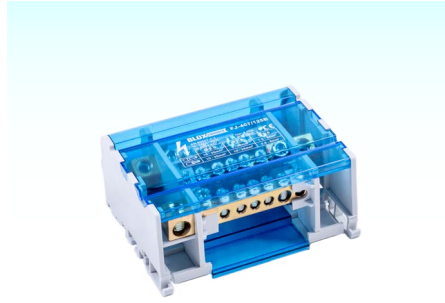

[FOUR POLE DISTRIBUTION BLOCKS]

This series distribution blocks are similar to two pole blocks, but have four independent poles. Between different poles there is a transparent partition plate to keep the connection safe. An extra neutral bar can be used to typical items.

Usage of Neutral Bar

Open the Cover

FJ-415/125BE

FJ-407/125B

FJ-411/125B

CERTIFICATION	CB/CE/RoHS		
MATERIAL			
Size(mm)	90x130x50		
Screw	Zinc-Coated Steel		
Conductor	Brass		
Housing	PA66/V-0		
Cover	PC		
ELECTRICAL DATA			
Standards	IEC 60947-7-1		
Voltage(V)	500		
Current(A)	125		
Icw(KA)	4.5		
IPk(KA)	20		
WIRING DATA	A	B	C
Input	A	B	C
Connection Points	x2		
Torque(N·m)	2~3		
Diameter(mm)	8.5		
Rigid Wire(mm ²)	10~35		
Flexible Wire(mm ²)	10~16		
Output	A	B	C
Connection Points	x2	x11	
Torque(N·m)	2~3	2~3	
Diameter(mm)	7.5	5.3	
Rigid Wire(mm ²)	10~25	2.5~6	
Flexible Wire(mm ²)	6~16	1.5~6	
PACKING			
Pcs/Inner Box	1		
Pcs/Master Carton	40		

CERTIFICATION	CB/CE/RoHS		
MATERIAL			
Size(mm)	90x109x50		
Screw	Zinc-Coated Steel		
Conductor	Brass		
Housing	PA66/V-0		
Cover	PC		
ELECTRICAL DATA			
Standards	IEC 60947-7-1		
Voltage(V)	690		
Current(A)	125		
Icw(KA)	4.5		
IPk(KA)	20		
WIRING DATA	A	B	C
Input	A	B	C
Connection Points	x1		
Torque(N·m)	6~7		
Diameter(mm)	9.5		
Rigid Wire(mm ²)	10~35		
Flexible Wire(mm ²)	10~35		
Output	A	B	C
Connection Points	x5	x1	
Torque(N·m)	2~3	2~3	
Diameter(mm)	5.5	7.5	
Rigid Wire(mm ²)	2.5~6	10~25	
Flexible Wire(mm ²)	1.5~6	6~16	
PACKING			
Pcs/Inner Box	1		
Pcs/Master Carton	44		