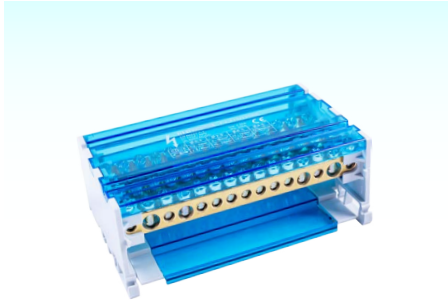

[FOUR POLE DISTRIBUTION BLOCKS]

This series distribution blocks are similar to two pole blocks, but have four independent poles. Between different poles there is a transparent partition plate to keep the connection safe. An extra neutral bar can be used to typical items.

Usage of Neutral Bar

Open the Cover

FJ-415/125BE

FJ-407/125B

FJ-411/125B

CERTIFICATION	CB/CE/RoHS		
MATERIAL			
Size(mm)	90x130x50		
Screw	Zinc-Coated Steel		
Conductor	Brass		
Housing	PA66/V-0		
Cover	PC		
ELECTRICAL DATA			
Standards	IEC 60947-7-1		
Voltage(V)	500		
Current(A)	125		
Icw(KA)	4.5		
IPk(KA)	20		
WIRING DATA	A	B	C
Input	A	B	C
Connection Points	x2		
Torque(N·m)	2~3		
Diameter(mm)	8.5		
Rigid Wire(mm ²)	10~35		
Flexible Wire(mm ²)	10~16		
Output	A	B	C
Connection Points	x2	x11	
Torque(N·m)	2~3	2~3	
Diameter(mm)	7.5	5.3	
Rigid Wire(mm ²)	10~25	2.5~6	
Flexible Wire(mm ²)	6~16	1.5~6	
PACKING			
Pcs/Inner Box	1		
Pcs/Master Carton	40		

CERTIFICATION	CB/CE/RoHS		
MATERIAL			
Size(mm)	90x109x50		
Screw	Zinc-Coated Steel		
Conductor	Brass		
Housing	PA66/V-0		
Cover	PC		
ELECTRICAL DATA			
Standards	IEC 60947-7-1		
Voltage(V)	690		
Current(A)	125		
Icw(KA)	4.5		
IPk(KA)	20		
WIRING DATA	A	B	C
Input	A	B	C
Connection Points	x1		
Torque(N·m)	6~7		
Diameter(mm)	9.5		
Rigid Wire(mm ²)	10~35		
Flexible Wire(mm ²)	10~35		
Output	A	B	C
Connection Points	x5	x1	
Torque(N·m)	2~3	2~3	
Diameter(mm)	5.5	7.5	
Rigid Wire(mm ²)	2.5~6	10~25	
Flexible Wire(mm ²)	1.5~6	6~16	
PACKING			
Pcs/Inner Box	1		
Pcs/Master Carton	44		